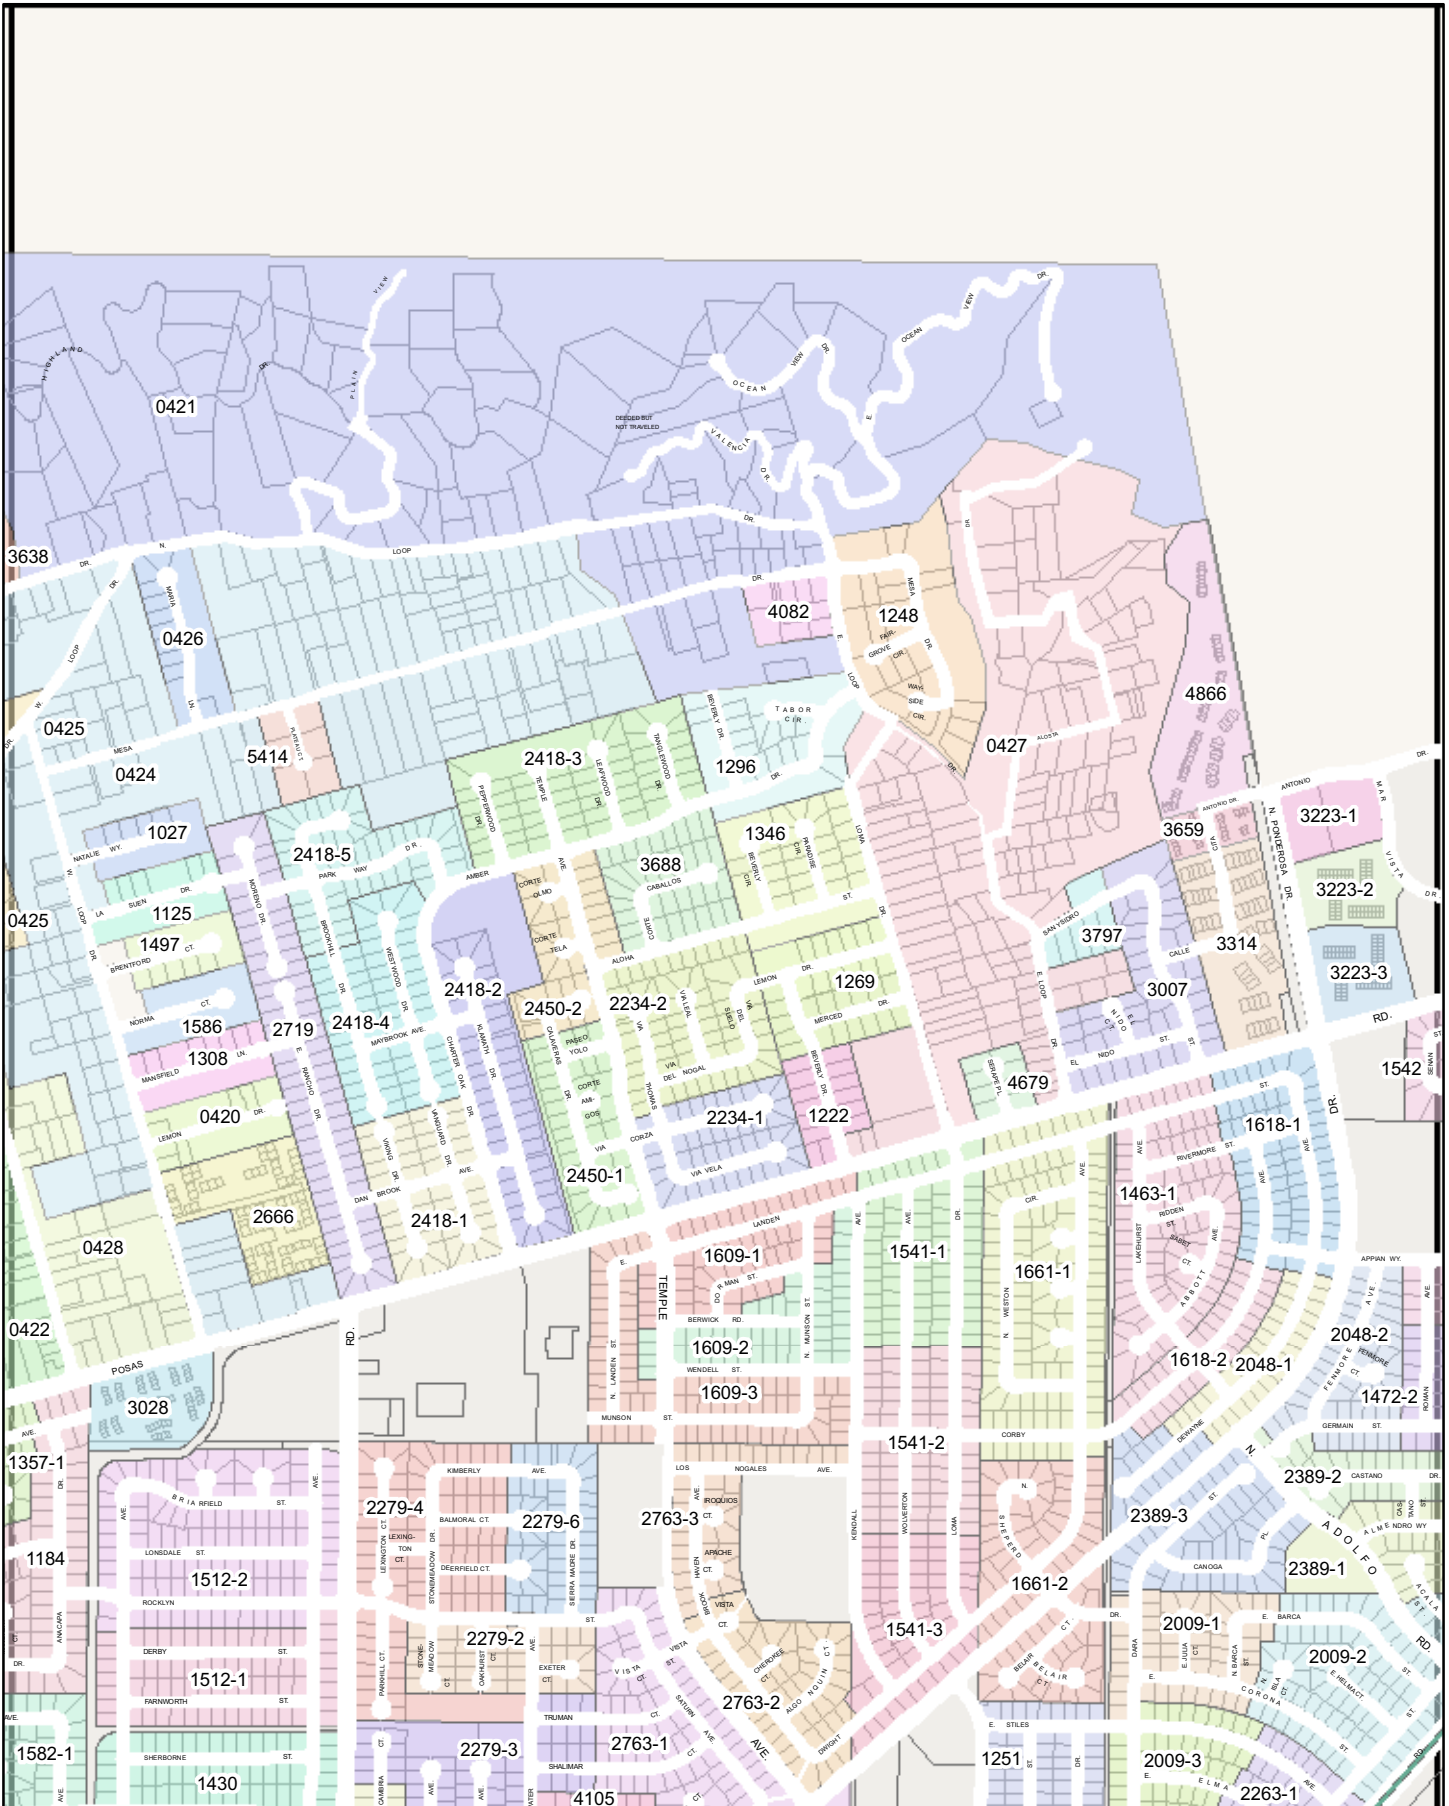

July 20, 2005

County of Ventura GIS

CAMARILLO

July 20, 2005

Copyright 2005 County of Ventura. Design, maps, index and text of this map are copyrighted. It is unlawful to copy or reproduce, either in digital or paper form, any part thereof for personal use or resale.
WARNING: The information contained hereon was created by the Ventura County Geographic Information System (GIS), which is designed and operated solely for the convenience of the County and related contract entities. The County does not warrant the accuracy of this information, and no decision involving a risk of economic loss or physical injury should be made in reliance thereon.