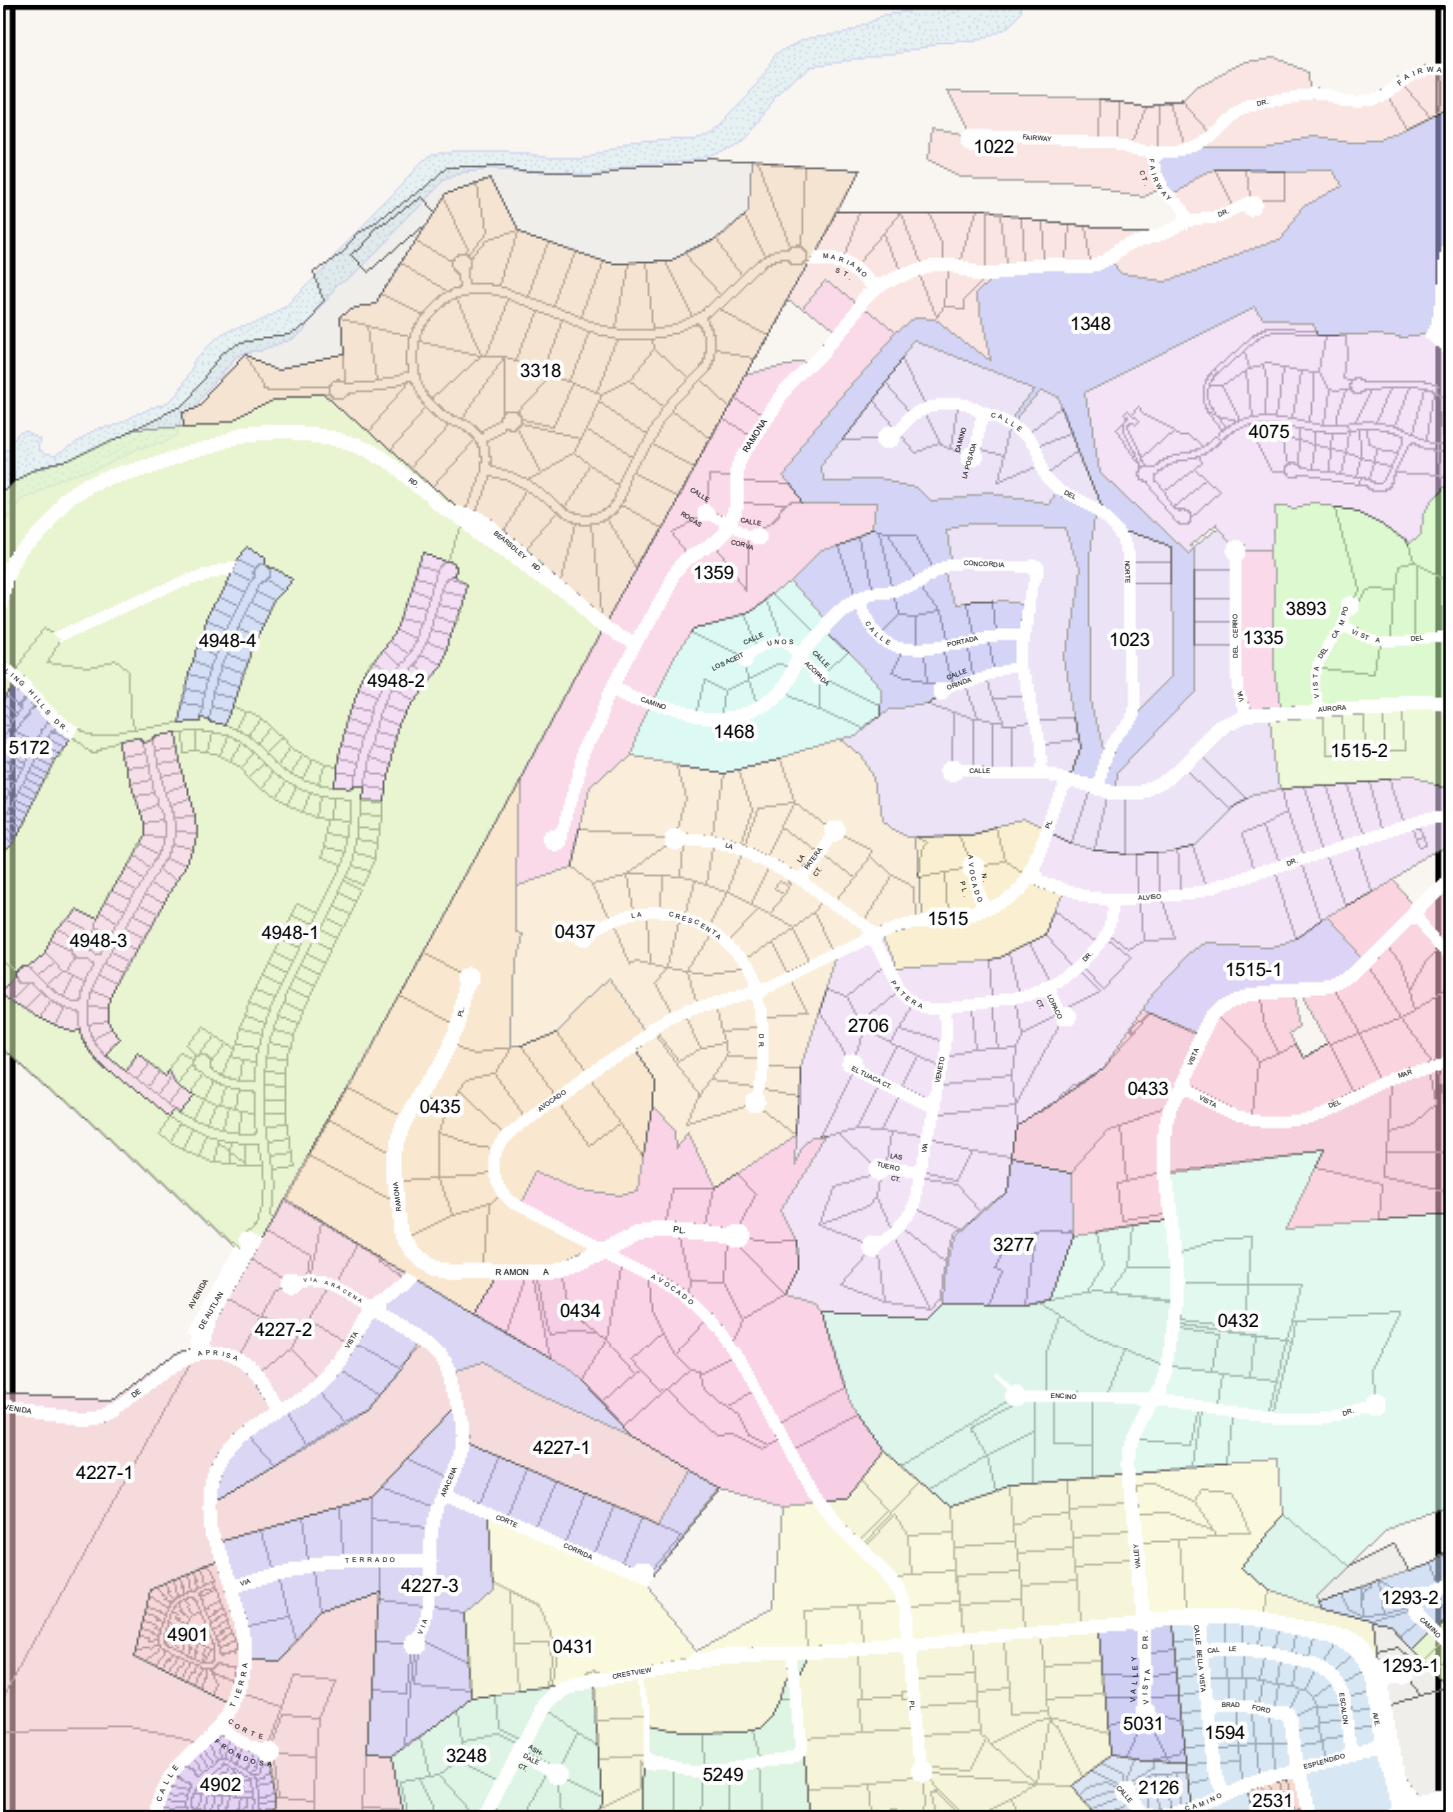

July 20, 2005

County of Ventura GIS

CAMARILLO

Jul 20, 2005

Copyright 2005 County of Ventura. Design, maps, index and text of this map are copyrighted. It is unlawful to copy or reproduce, either in digital or paper form, any part thereof for personal use or resale.
WARNING: The information contained hereon was created by the Ventura County Geographic Information System (GIS), which is designed and operated solely for the convenience of the County and related contract entities. The County does not warrant the accuracy of this information, and no decision involving a risk of economic loss or physical injury should be made in reliance thereon.